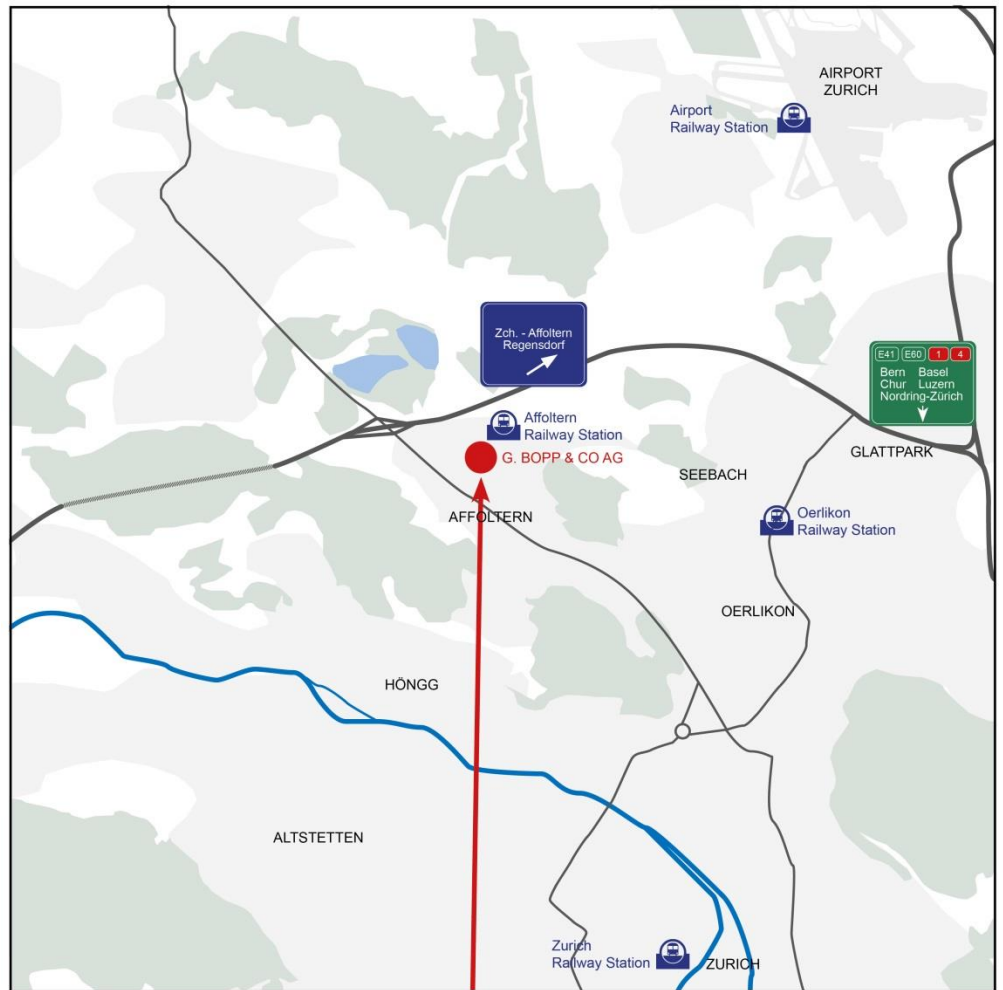

## Directions

### Arriving by car:

From the airport, follow the A51 to the junction with the motorway A1. From there, follow the A1 to the Zürich Affoltern exit. Continue on Wehntalerstrasse to the junction with Zehntenhausstrasse. Turn left before the level crossing.

From the city centre via Rosengartenstrasse turn onto Wehntalerstrasse and then turn right at Zehntenhausplatz. Turn left into Bachmannweg before the level crossing.

From the airport, head for Oerlikon and change to the S6 or via bus routes 61 and 62.